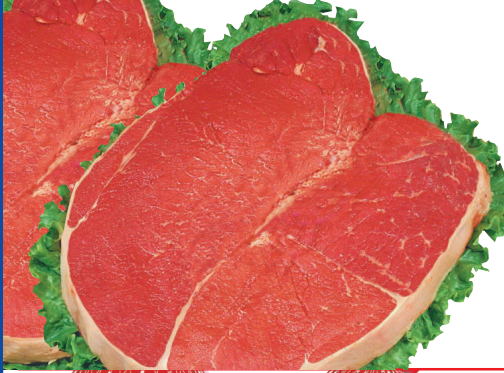

# County Market

We will not be responsible for typographical or pictorial errors.

Total Discount Foods!

**Green Tags Save You More at County Market**

Last Full Week of Reward Shopping to Earn an Extra...

**10% OFF**  
See Store For Details

green tag special  
Green Tags SAVE You More At COUNTY MARKET

Save Up To \$1.99  
4-6 ct pkg, Selected Varieties  
Klondike Ice Cream Bars or Sandwiches

**\$1.99**

U.S.D.A. CHOICE Beef, Full Cut

**Boneless Round Steaks**

**\$1.99** lb  
Save Up To \$2.60 lb

5-7 lb avg, Frozen

**HoneySuckle Turkey Breasts**

**99¢** lb  
Save Up To 90¢ lb

1 lb pkg, California

**Red Ripe Strawberries**

**2\$3** for  
Save Up To \$2.96 on 2

6 pack/24 oz btl, Selected Varieties  
Pepsi-Cola Products